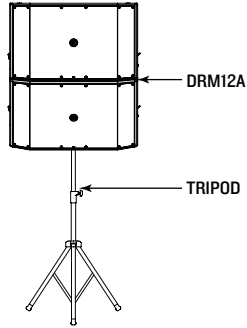

PRODUCT:	U.S. PART NUMBER:	QTY:
• DRM12A / DRM12A-P	2050091-00 / 2050840-00	1-2
HARDWARE ACCESSORIES:		
• Standard Tripod		1
OPTIONAL ACCESSORIES:		
• DRM12A Cover	2036809-51	1-2